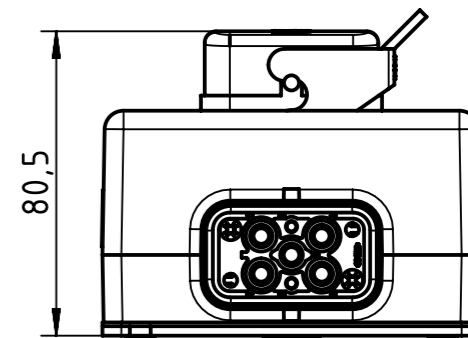

X1
male

X2 female
X3 female
X4 female

X5
female

80,5

Ø5.5

240
260

80
100

UL Label

X1	X2	X3	X4	X5
1	1	1	1	1
2	2	2	2	2
3	3	3	3	3
4	4	4	4	4
11	11	11	11	11
12	12	12	12	12
PE	PE	PE	PE	PE

	All rights reserved Department HCS - DE HARTING Customised Solutions D-32339 Espelkamp	Tech. Character.		Free size tol.		According to production drawing	
		Created by COSTEA Costea	Inspected by 104471 Paust	Standardisation BIELZ Bielz	Date 2022-10-19	State Final Release	
		Title Han-Power T multi Han Q4/2				Doc-Key / ECM-Nr. 100688386/UGD/002/C 50000227962	
		Type TB	Number 6112203000700		Rev. C	Page 1/1	