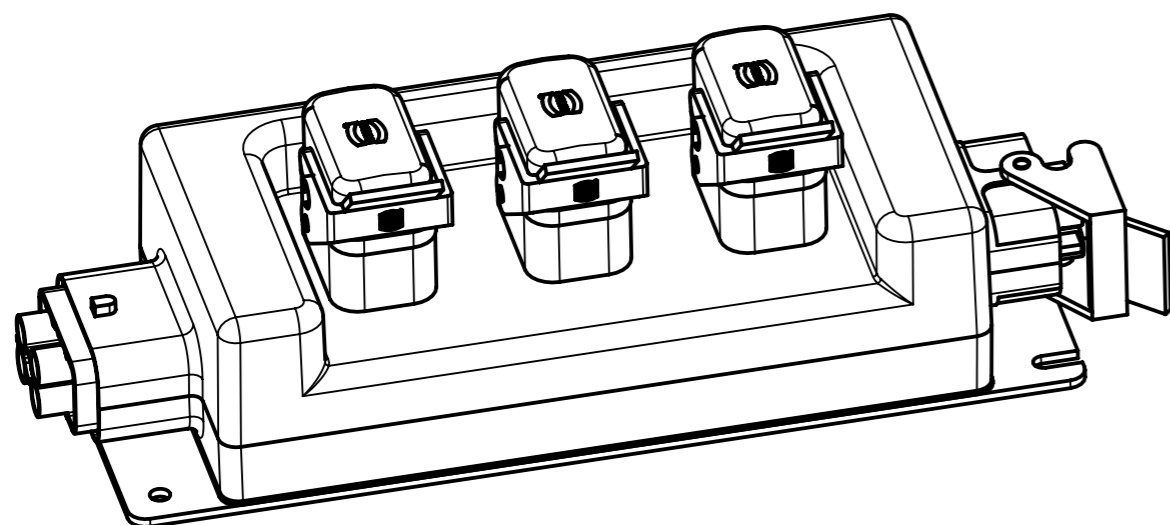

X1
male

X2 female
X3 female
X4 female

X5
female

80,5

Ø5.5

240
260

80
100

UL Label

X1	X2	X3	X4	X5
1	1	1	1	1
2	2	2	2	2
3	3	3	3	3
4	4	4	4	4
11	11	11	11	11
12	12	12	12	12
PE	PE	PE	PE	PE

	All rights reserved Department HCS - DE HARTING Customised Solutions D-32339 Espelkamp	Tech. Character.		Free size tol.		According to production drawing	
		Created by COSTEA Costea	Inspected by 104471 Paust	Standardisation BIELZ Bielz	Date 2022-10-19	State Final Release	
		Title Han-Power T multi Han Q4/2				Doc-Key / ECM-Nr. 100688386/UGD/002/C 50000227962	
		Type TB	Number 6112203000700		Rev. C	Page 1/1	