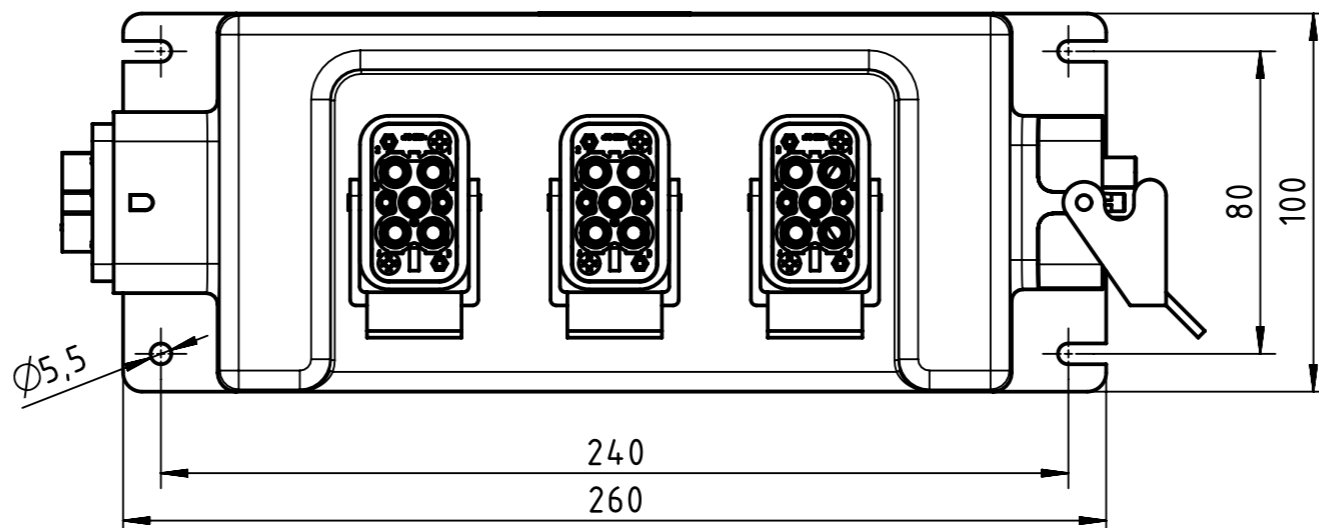

X1
male

X2 female
X3 female
X4 female

X5
female

80,5

Ø5.5

240
260

80
100

UL Label

X1	X2	X3	X4	X5
1	1	1	1	1
2	2	2	2	2
3	3	3	3	3
4	4	4	4	4
11	11	11	11	11
12	12	12	12	12
PE	PE	PE	PE	PE

	All rights reserved Department HCS - DE HARTING Customised Solutions D-32339 Espelkamp	Tech. Character.		Free size tol.		According to production drawing	
		Created by COSTEA Costea	Inspected by 104471 Paust	Standardisation BIELZ Bielz	Date 2022-10-19	State Final Release	
		Title Han-Power T multi Han Q4/2				Doc-Key / ECM-Nr. 100688386/UGD/002/C 50000227962	
		Type TB	Number 6112203000700		Rev. C	Page 1/1	